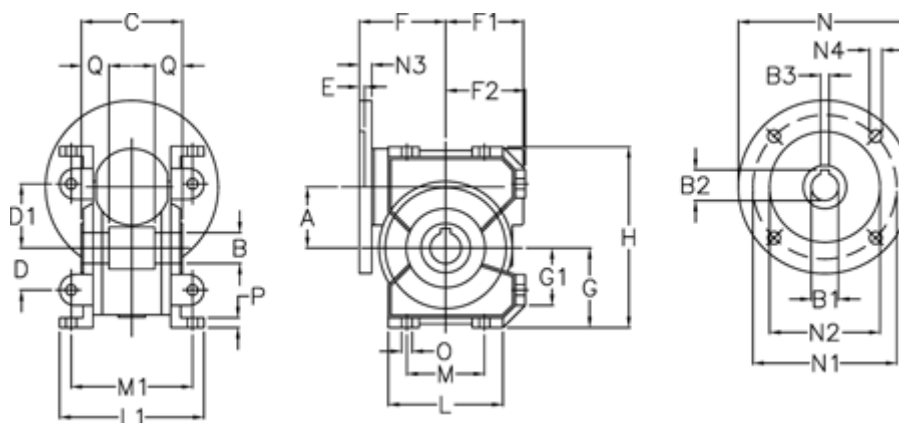

Data Sheet

Article number: 3902044010022
 Description: Worm gear
 VF 44-U-10-63B5

Measures

A = 44.6	E = 2	L = 80	N4 = 9.5
B = 18 H7	F = 65	L1 = 100	O = 8.5
B1 E7 = 11	F1 = 54	M = 52	P = 8
B2 = 12.8	F2 = 55	M1 = 81	Q = 24.5
B3 H9 = 4	G = 55	N = 140	
C = 64	G1 = 40	N1 = 115	
D = 29	H = 127	N2 = 95	
D1 = 46	H1 = 97	N3 = 10.5	